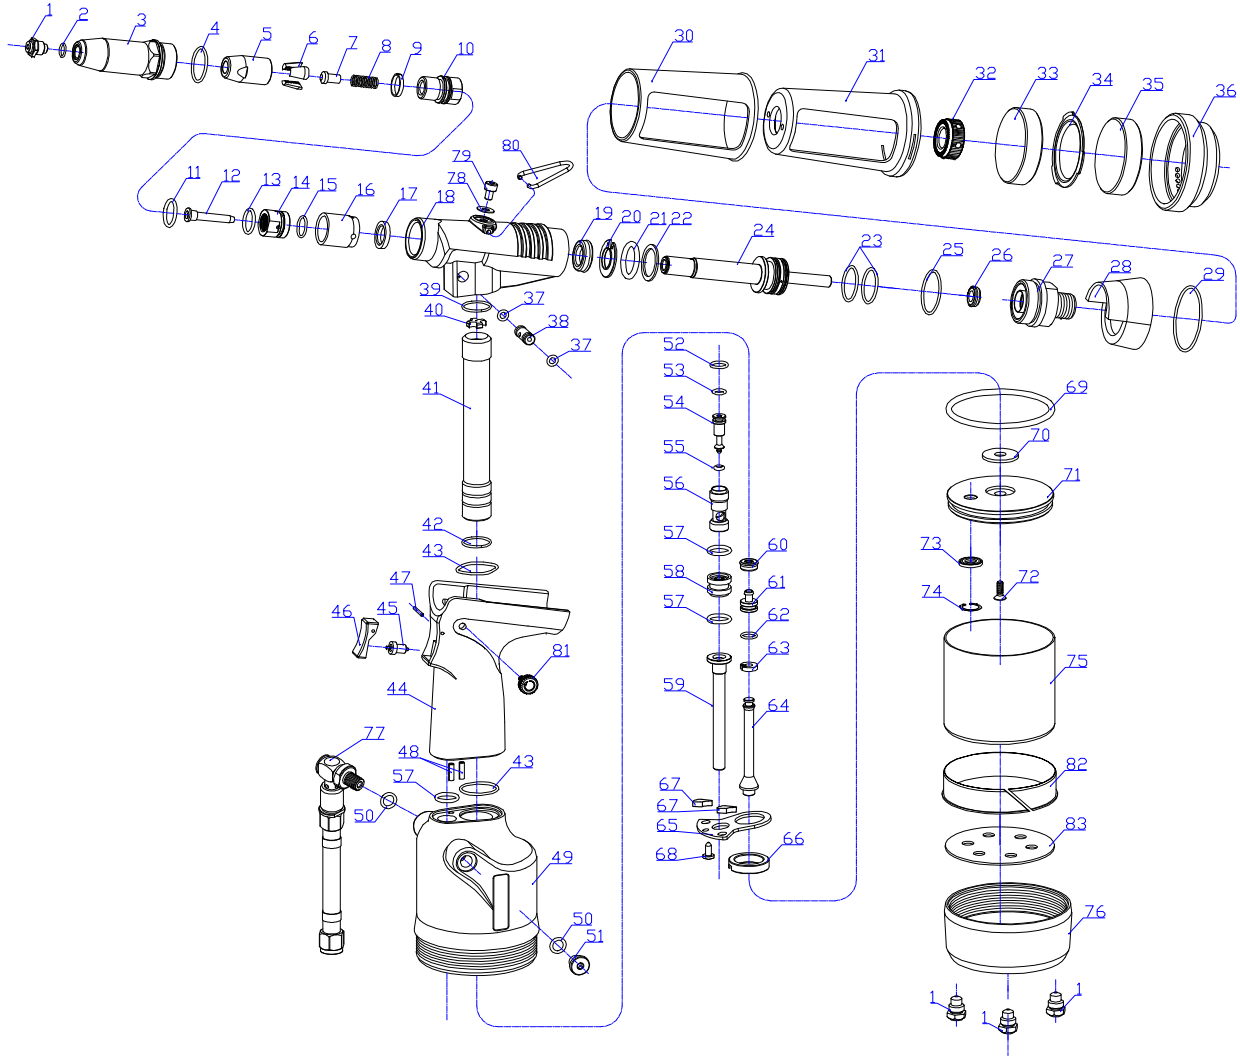

OS-1510 **GAV** HAVALI POP PERÇİN

NO.	PARÇA ADI	ADET	NO.	PARÇA ADI	ADET	NO.	PARÇA ADI	ADET
1	NOSEPIECE 2.4	1	27	END CAP	1	56	VALVE BODY	1
1	NOSEPIECE 3.2	1	28	STEM COLLECTOR ADAPTOR	1	57	O RING	3
1	NOSEPIECE 4.0	1	29	O RING	1	58	VALVE SEAT	1
1	NOSEPIECE 4.8	1	30	STEM COLLECTOR OUTER	1	59	TRANSFER TUBE	1
2	O RING	1	31	STEM COLLECTOR INNER	1	60	LIP SEAL	1
3	NOSE CASING	1	32	RETAINING NUT	1	61	OIL TUBE PISTON	1
4	O RING	1	33	SILENCER	1	62	O RING	1
5	JAW HOUSING	1	34	STEM COLLECTOR END CAP	1	63	PISTON RING	1
6	JAWS	1	35	SILENCER	1	64	PISTON ROD	1
7	JAW SPREADER	1	36	SILENCER CAP	1	65	CLAMP PLATE	1
8	SPRING	1	37	O RING	2	66	SET NUT	1
9	LOCK RING	1	38	ADJUSTING BUTTON	1	67	SILENCER	2
10	JAW SPREADER HOUSING	1	39	O RING	1	68	TAPPING SCREW	1
11	O RING	1	40	STAR WASHER	1	69	O RING	1
12	VACUUM SLEEVE	1	41	OIL TUBE	1	70	WASHER	1
13	PTFE RING	1	42	O RING	1	71	PISTON	1
14	SET NUT	1	43	O RING	2	72	BOLT	1
15	O RING	1	44	HANDLE	1	73	LIP SEAL	1
16	SEAL HOUSING	1	45	TRIGGER VALVE	1	74	RETAINING RING	1
17	SEALING RING	1	46	TRIGGER	1	75	ALUMINUM CYLINDER LINER	1
18	HEAD ASSEMBLY	1	47	TRIGGER PIN	1	76	BASE COVER	1
19	LIP SEAL	1	48	SPRING PIN	2	77	ON/OFF ASSEMBLY	1
20	SEAL RETAINER	1	49	PLASTIC CYLINDER	1	78	WASHER	1
21	O RING	1	50	O RING	2	79	OIL SCREW	1
22	PLASTIC RING	1	51	SCREW	1	80	HOOK	1
23	O RING	2	52	O RING	1	81	ADJUSTING NUT	1
24	HEAD PISTON	1	53	O RING	1	82	SPACER	1
25	O RING	1	54	VALVE SPOOL	1	83	CUSHION	1
26	LIP SEAL	1	55	O RING	1			